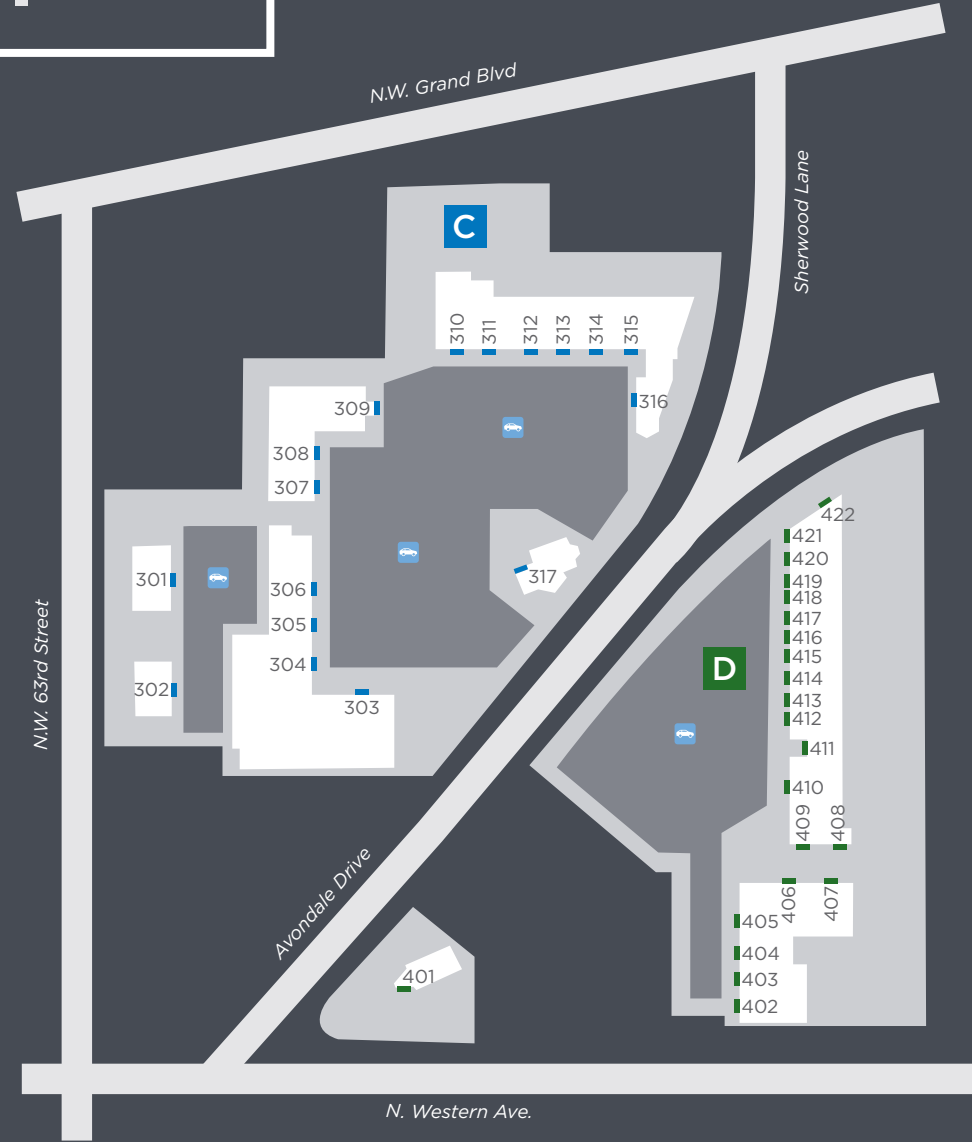

N. Classen Blvd.

CLASSEN CURVE

N.W. 57th Street

N. Western Ave.

N. Classen Blvd.

N.W. Grand Blvd.

N.W. Grand Blvd.

N. Classen Blvd.

N. Western Ave.

SITE PLAN

CLASSEN CURVE

THE TRIANGLE

NICHOLS HILLS PLAZA

DIRECTORY LEGEND

Parking

THE TRIANGLE AT CLASSEN CURVE

NICHOLS HILLS PLAZA